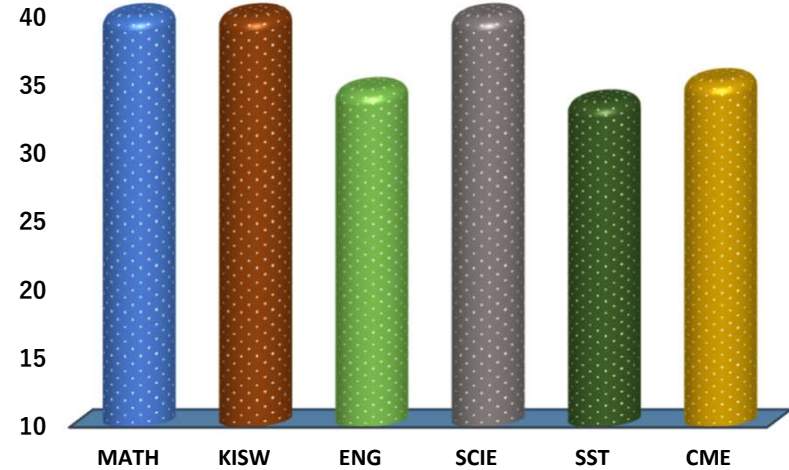

KINGDOM

REGION: DAR ES SALAAM

SCHOOL AVERAGE

38.4

DISTRICT: KINONDONI

SUBJECT AND GRADE PERFORMANCE ANALYSIS

SUBJECT RANKING

KISWAHILI	45.4	91%	1
SCIENCE	41.3	83%	2
MATHEMATICS	40.1	80%	3
CIVIC AND MORAL EDUCATION	35.3	71%	4
ENGLISH	34.6	69%	5
SOCIAL STUDIES	33.7	67%	6

SUBJECT GRADE ANALYSIS

SUBJECT/GRADE	A	B	C	D	E
MATHEMATICS	19	11	2	0	0
KISWAHILI	31	1	0	0	0
ENGLISH	6	18	7	1	0
SCIENCE	25	7	0	0	0
SOCIAL STUDIES	3	18	10	1	0
CIVIC AND MORAL	5	25	1	1	0

OVERALL GRADE ANALYSIS

A	12	32	38%
B	20		63%
C	0		0%
D	0		0%
E	0		0%

CHART SUBJECT ANALYSIS

BOYS VS GIRLS PERFORMANCE